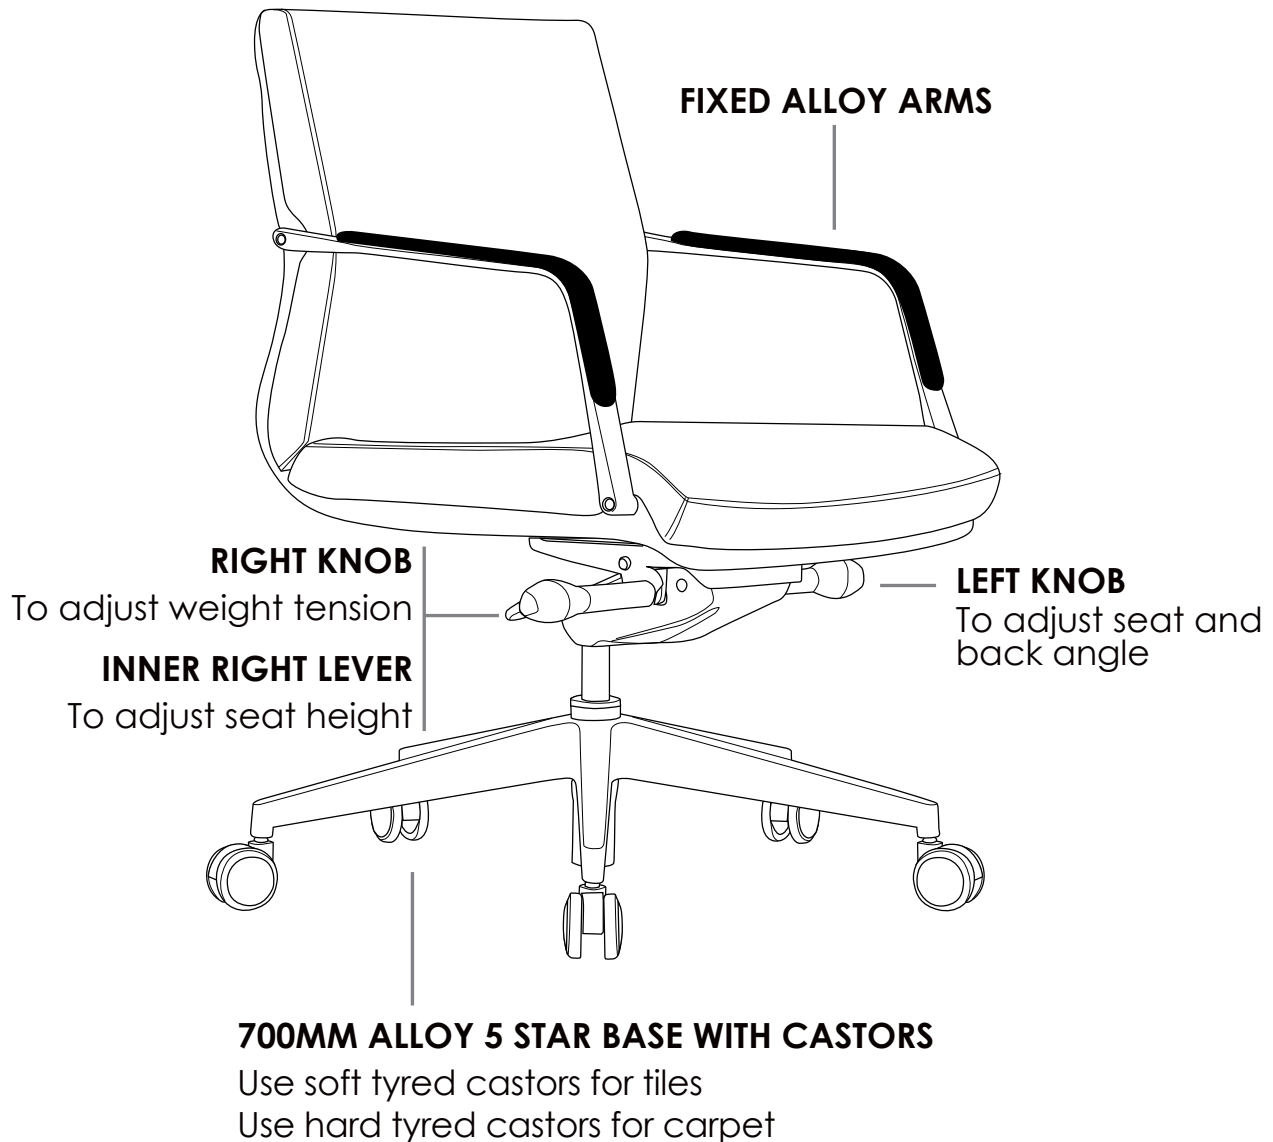

SELECT

» INSTRUCTIONS OF USE

X Do not use as a step ladder

INDOOR USE ONLY

- » Vacuum regular
- » Regularly adjust mechanism angle
- » Regularly adjust gas height
- » All warranty claims to be forwarded to place of purchase
- » Warranty covers components and workmanship only
- » Damage or wear and tear not covered by warranty
- » Misuse or abuse will not be covered under warranty